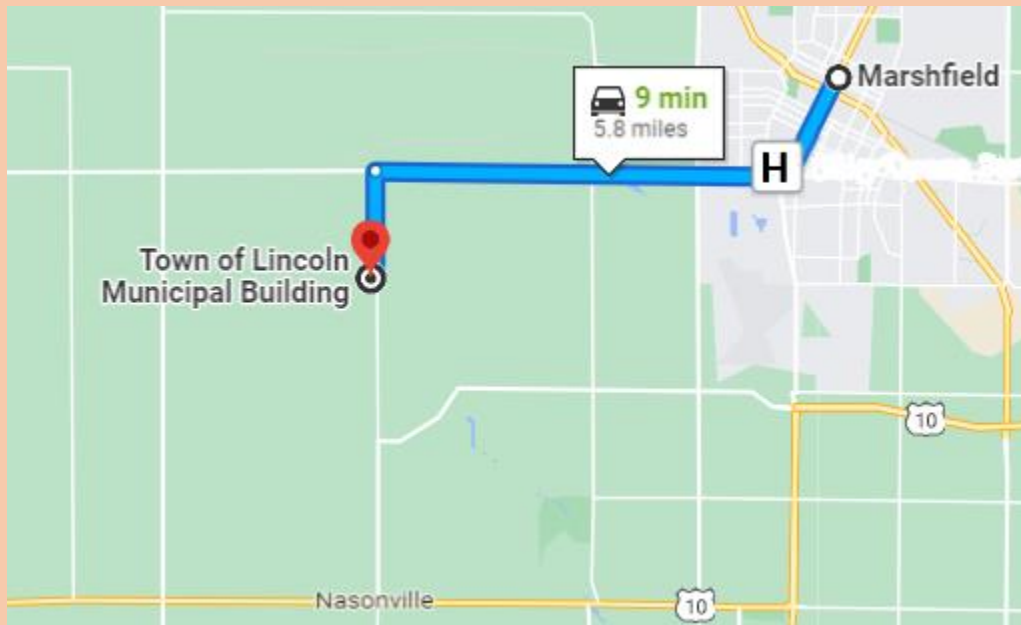

**Directions:**

*Venue Adress ~*  
10905 Falcoln Road  
Marshfield, WI 54449

Take **Co. Trunk H** West out of Marshfield about 4 miles, then (just past the Race Track) go South on **Falcon** about 1 mile to the Hall which is on the West side of the road.

This map shows the starting point at Hwy 13 & Hwy 97 in downtown Marshfield.